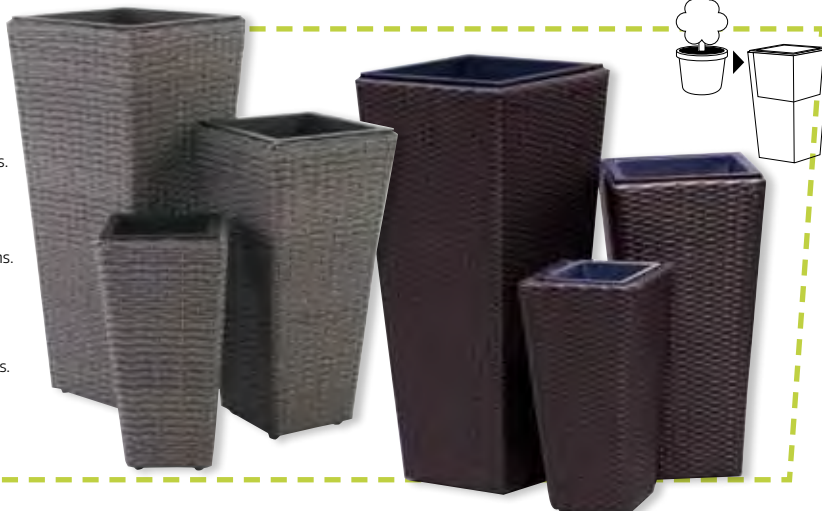

Cod: 08043320

Mobiliario Jardín

Jardineras para colgar

Ø 20 x 13 cms. Ø 25 x 16 cms.

Jardineras

Ø 15 x 14 cms. Ø 21 x 23 cms. Ø 17 x 16 cms. Ø 27 x 30 cms.

Jardineras

Ø 28 x 31 cms. Ø 50 x 44 cms. Ø 38 x 37 cms.

Jardineras

23 x 23 x 45 cms.

29 x 29 x 60 cms.

35 x 35 x 80 cms.

Spray Aceite Protector Madera

500 ml.

Cod: 12060100

Seto artificial